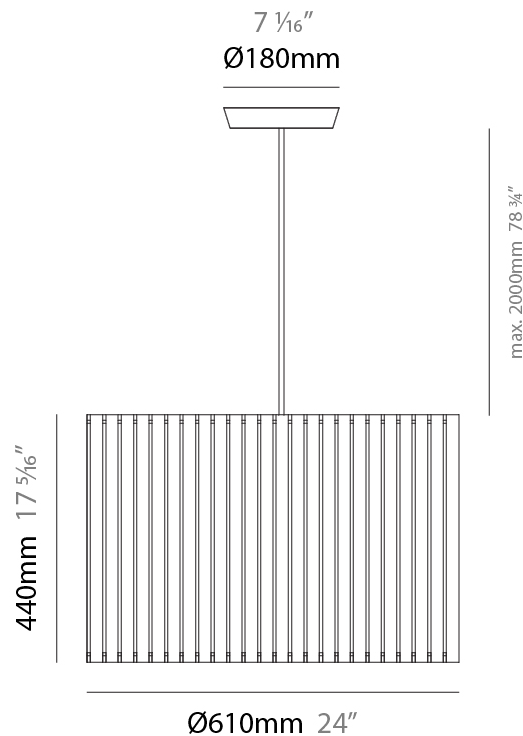

LUZ OCULTA WOOD SUSPENSION

D51037- -

base number   Finish Options   Finish Options

1. To build a product code in our configurator select the specify button on the base model # product page
2. To build a manual product code on this datasheet choose from the options listed below in blue font and add the suffix to the base model #

GENERAL

Series: Luz Oculta
Subseries: Luz Oculta Wood
Partner: Fambuena
Division: Design
Installation: Suspension
Product Type: Pendant
Mounting Location: Ceiling
Light Distribution: Direct / Indirect

PHYSICAL

Shape: Rectangle
Diameter (mm): 610
Diameter (in): 24
Height (mm): 440
Height (in): 17 ⁵/₁₆
Fixture Finish: DOW / NAT
Holder Finish: BRA / BRZ
Fixture Material: Metal / Wood
Primary Material: Wood
Cable Details: Cable length 2000mm / 79"

ELECTRICAL

Number of Lamps: 1
Lamp Type: LED Retrofit
Lamp Shape: A19
Bulb Included: Bulb Not Included
Max. Wattage Per Lamp (W): 12
Lamp Base: E26
Input Voltage (V): 120
Upon Request: 277Vac / GU24

LED

OPTICAL

RATINGS AND CERTIFICATIONS

Certified By: Certified for North American Standards
IP rating: IP20