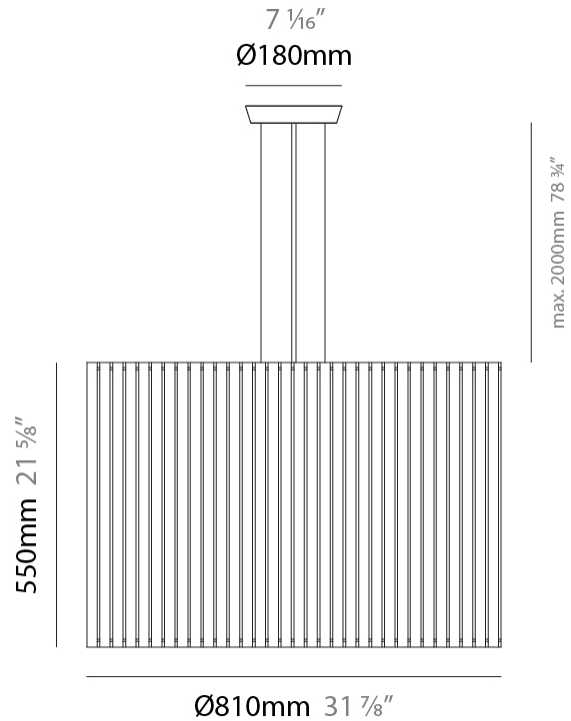

LUZ OCULTA WOOD SUSPENSION

D51035- -

base number   Finish Options   Finish Options

1. To build a product code in our configurator select the specify button on the base model # product page
2. To build a manual product code on this datasheet choose from the options listed below in blue font and add the suffix to the base model #

GENERAL

Series: Luz Oculata
Subseries: Luz Oculata Wood
Partner: Fambuena
Division: Design
Installation: Suspension
Product Type: Pendant
Mounting Location: Ceiling
Light Distribution: Direct / Indirect

PHYSICAL

Shape: Rectangle
Diameter (mm): 810
Diameter (in): 31 7/8
Height (mm): 550
Height (in): 21 5/8
Fixture Finish: [DOW / NAT](#)
Holder Finish: BRA / BRZ
Fixture Material: Metal / Wood
Primary Material: Wood
Cable Details: Cable length 2000mm / 79"

ELECTRICAL

Number of Lamps: 3
Lamp Type: LED Retrofit
Lamp Shape: A19
Bulb Included: Bulb Not Included
Total Output Wattage (W): 36
Max. Wattage Per Lamp (W): 12
Lamp Base: E26
Input Voltage (V): 120
Upon Request: 277Vac / GU24

LED

OPTICAL

RATINGS AND CERTIFICATIONS

Certified By: Certified for North American Standards
IP rating: IP20