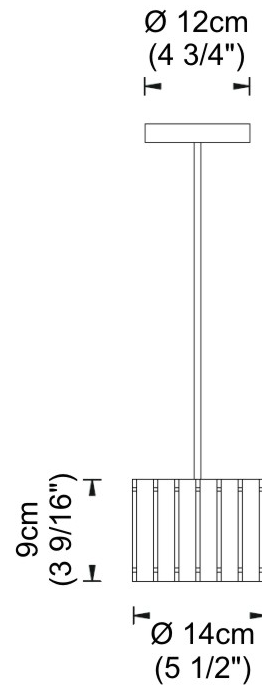

PROJECT	
TYPE	
SPECIFIER	
QUANTITY	
DATE	

LUZ OCULTA SUSPENSION

D51043- : D51043-BRA-NAT

base number

1. To build a product code in our configurator select the specify button on the base model # product page
2. To build a manual product code on this datasheet choose from the options listed below in blue font and add the suffix to the base model #

GENERAL

Series: Luz Oculata
Partner: Fambuena
Division: Design
Installation: Suspension
Product Type: Pendant
Mounting Location: Ceiling
Light Distribution: Direct / Indirect

PHYSICAL

Shape: Drum
Diameter (mm): 140
Diameter (in): 5 1/2
Height (mm): 90
Height (in): 3 9/16
Fixture Material: Metal / Wood
Primary Material: Wood
Cable Details: Cable length 2m / 79"

ELECTRICAL

Lamp Type: LED Retrofit
Total Output Wattage (W): 30
Driver Included: No

LED

OPTICAL

RATINGS AND CERTIFICATIONS

Certified By: CSA Certified to UL and CSA Standards