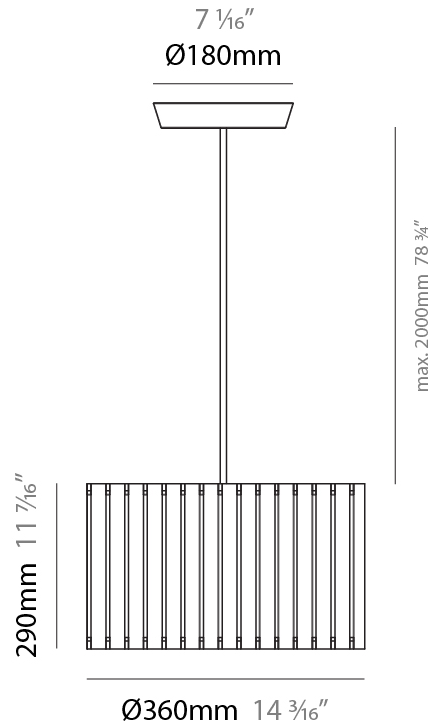

LUZ OCULTA WOOD SUSPENSION

D51039-

base number   Finish Options   Finish Options

1. To build a product code in our configurator select the specify button on the base model # product page
2. To build a manual product code on this datasheet choose from the options listed below in blue font and add the suffix to the base model #

GENERAL

Series: Luz Oculta
Subseries: Luz Oculta Wood
Partner: Fambuena
Division: Design
Installation: Suspension
Product Type: Pendant
Mounting Location: Ceiling
Light Distribution: Direct / Indirect

PHYSICAL

Shape: Rectangle
Diameter (mm): 360
Diameter (in): 14 ³/₁₆
Height (mm): 290
Height (in): 11 ⁷/₁₆
Fixture Finish: DOW / NAT
Holder Finish: BRA / BRZ
Fixture Material: Metal / Wood
Primary Material: Wood
Cable Details: Cable length 2000mm / 79"

ELECTRICAL

Number of Lamps: 1
Lamp Type: LED Retrofit
Lamp Shape: A19
Bulb Included: Bulb Not Included
Max. Wattage Per Lamp (W): 7
Lamp Base: E26
Input Voltage (V): 120
Upon Request: 277Vac / GU24

LED

OPTICAL

RATINGS AND CERTIFICATIONS

Certified By: Certified for North American Standards
IP rating: IP20