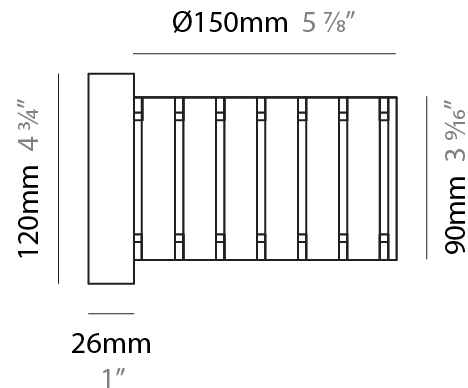

PROJECT
TYPE
SPECIFIER
QUANTITY
DATE

LUZ OCULTA WOOD SURFACE

D53031- -
base number   Finish Options   Finish Options

1. To build a product code in our configurator select the specify button on the base model # product page
2. To build a manual product code on this datasheet choose from the options listed below in blue font and add the suffix to the base model #

GENERAL

Series: Luz Oculta
Subseries: Luz Oculta Wood
Partner: Fambuena
Division: Design
Installation: Surface
Product Type: Wall Surface
Mounting Location: Wall
Light Distribution: Wall Effect

PHYSICAL

Shape: Cylinder
Diameter (mm): 150
Diameter (in): 5 7/8
Height (mm): 90
Height (in): 3 9/16
Fixture Finish: [DOW / NAT](#)
Holder Finish: BRA / BRZ
Fixture Material: Metal / Wood
Primary Material: Wood

ELECTRICAL

Number of Lamps: 1
Lamp Type: LED Retrofit
Lamp Shape: T4
Bulb Included: Bulb Not Included
Max. Wattage Per Lamp (W): 3
Lamp Base: G9
Input Voltage (V): 120

LED

OPTICAL

RATINGS AND CERTIFICATIONS

Certified By: Certified for North American Standards
IP rating: IP20