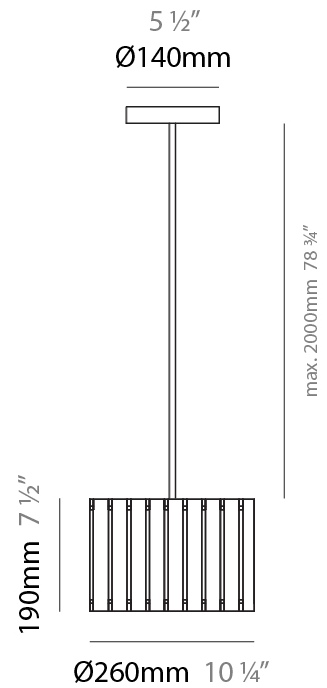

PROJECT	
TYPE	
SPECIFIER	
QUANTITY	
DATE	

LUZ OCULTA WOOD SUSPENSION

D51041- -

base number   Finish Options   Finish Options

1. To build a product code in our configurator select the specify button on the base model # product page
2. To build a manual product code on this datasheet choose from the options listed below in blue font and add the suffix to the base model #

GENERAL

Series: Luz Oculta

Subseries: Luz Oculta Wood

Partner: Fambuena

Division: Design

Installation: Suspension

Product Type: Pendant

Mounting Location: Ceiling

Light Distribution: Direct / Indirect

PHYSICAL

Shape: Rectangle

Diameter (mm): 260

Diameter (in): 10 ¼

Height (mm): 190

Height (in): 7 ½

Fixture Finish: [DOW / NAT](#)

Holder Finish: BRA / BRZ

Fixture Material: Metal / Wood

Primary Material: Wood

Cable Details: Cable length 2000mm / 79"

ELECTRICAL

Number of Lamps: 1

Lamp Type: LED Retrofit

Lamp Shape: A19

Bulb Included: Bulb Not Included

Max. Wattage Per Lamp (W): 4

Lamp Base: E26

Input Voltage (V): 120

Upon Request: 277Vac / GU24

LED

OPTICAL

RATINGS AND CERTIFICATIONS

Certified By: Certified for North American Standards

IP rating: IP20