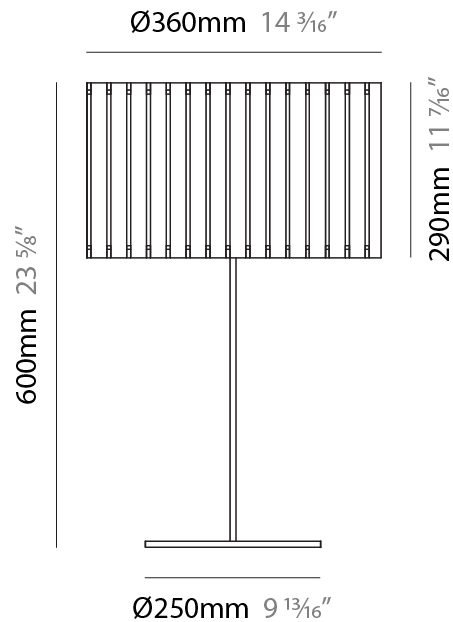

LUZ OCULTA WOOD PORTABLE

D54036-

base number   Finish Options   -   Finish Options

1. To build a product code in our configurator select the specify button on the base model # product page
2. To build a manual product code on this datasheet choose from the options listed below in blue font and add the suffix to the base model #

GENERAL

Series: Luz Oculta
Subseries: Luz Oculta Wood
Partner: Fambuena
Division: Design
Installation: Portable
Product Type: Table
Mounting Location: Table
Light Distribution: Direct / Indirect

PHYSICAL

Shape: Cylinder
Diameter (mm): 360
Diameter (in): 14 ³/₁₆
Height (mm): 600
Height (in): 23 ⁵/₈
Fixture Finish: DOW / NAT
Holder Finish: BRA / BRZ
Fixture Material: Metal / Wood
Primary Material: Wood
Upon Request: Bolt Down

ELECTRICAL

Number of Lamps: 1
Lamp Type: LED Retrofit
Lamp Shape: A19
Bulb Included: Bulb Not Included
Max. Wattage Per Lamp (W): 7
Lamp Base: E26
Input Voltage (V): 120
Upon Request: 277Vac / GU24

LED

OPTICAL

RATINGS AND CERTIFICATIONS

Certified By: CSA Certified to UL and CSA Standards
IP rating: IP20