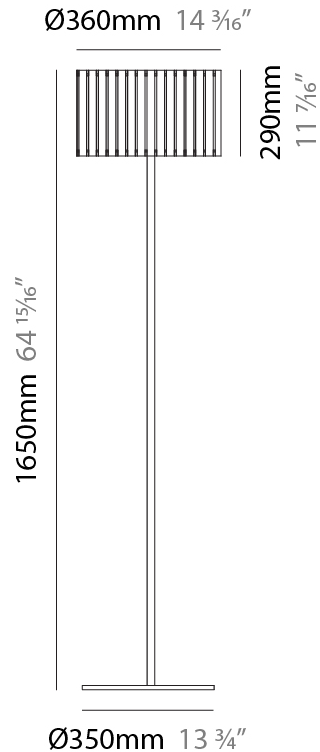

PROJECT	
TYPE	
SPECIFIER	
QUANTITY	
DATE	

LUZ OCULTA WOOD PORTABLE

D54030- -
base number   Finish Options   Finish Options

1. To build a product code in our configurator select the specify button on the base model # product page
2. To build a manual product code on this datasheet choose from the options listed below in blue font and add the suffix to the base model #

GENERAL

Series: Luz Oculta
Subseries: Luz Oculta Wood
Partner: Fambuena
Division: Design
Installation: Portable
Product Type: Floor
Mounting Location: Floor
Light Distribution: Direct / Indirect

PHYSICAL

Shape: Cylinder
Diameter (mm): 360
Diameter (in): 14 ³/₁₆
Height (mm): 1650
Height (in): 64 ¹⁵/₁₆
Fixture Finish: DOW / NAT
Holder Finish: BRA / BRZ
Fixture Material: Metal / Wood
Primary Material: Wood
Upon Request: Bolt Down

ELECTRICAL

Number of Lamps: 1
Lamp Type: LED Retrofit
Lamp Shape: A19
Bulb Included: Bulb Not Included
Max. Wattage Per Lamp (W): 7
Lamp Base: E26
Input Voltage (V): 120
Upon Request: 277Vac / GU24

LED

OPTICAL

RATINGS AND CERTIFICATIONS

Certified By: Certified for North American Standards
IP rating: IP20