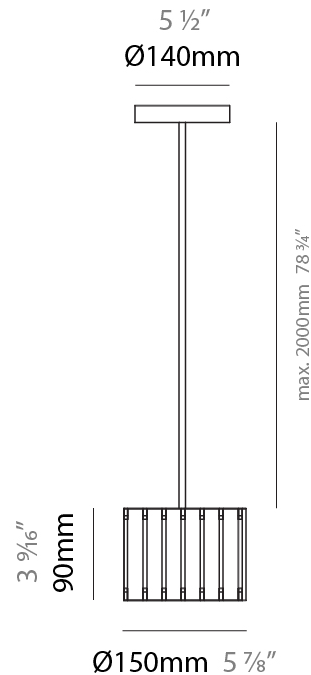

PROJECT	
TYPE	
SPECIFIER	
QUANTITY	
DATE	

LUZ OCULTA WOOD SUSPENSION

D51043-

base number	Finish Options	Finish Options

1. To build a product code in our configurator select the specify button on the base model # product page
2. To build a manual product code on this datasheet choose from the options listed below in blue font and add the suffix to the base model #

GENERAL

Series: Luz Oculta
Subseries: Luz Oculta Wood
Partner: Fambuena
Division: Design
Installation: Suspension
Product Type: Pendant
Mounting Location: Ceiling
Light Distribution: Direct / Indirect

PHYSICAL

Shape: Rectangle
Diameter (mm): 150
Diameter (in): 5 7/8
Height (mm): 90
Height (in): 3 9/16
Fixture Finish: DOW / NAT
Holder Finish: BRA / BRZ
Fixture Material: Metal / Wood
Primary Material: Wood
Cable Details: Cable length 2000mm / 79"

ELECTRICAL

Number of Lamps: 1
Lamp Type: LED Retrofit
Lamp Shape: T4
Bulb Included: Bulb Not Included
Max. Wattage Per Lamp (W): 3
Lamp Base: G9
Input Voltage (V): 120

LED

OPTICAL

RATINGS AND CERTIFICATIONS

Certified By: Certified for North American Standards
IP rating: IP20