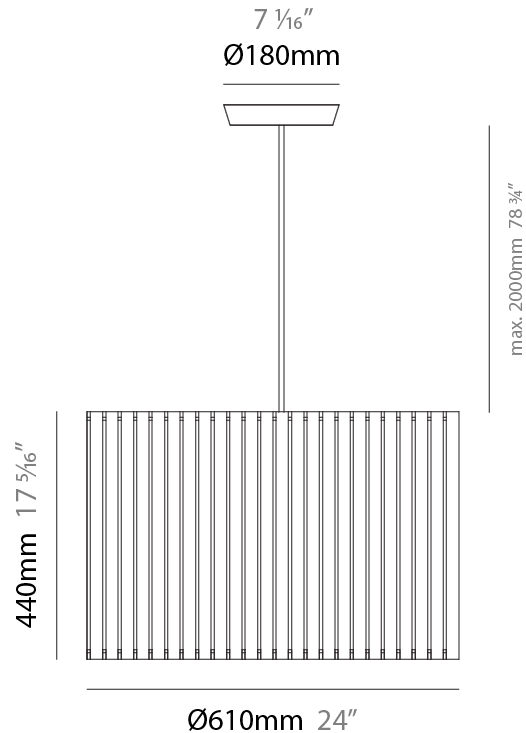

LUZ OCULTA SUSPENSION

D51037- : D51037-BRZ-DOW

base number

1. To build a product code in our configurator select the specify button on the base model # product page
2. To build a manual product code on this datasheet choose from the options listed below in blue font and add the suffix to the base model #

GENERAL

Series: Luz Oculata
Partner: Fambuena
Division: Design
Installation: Suspension
Product Type: Pendant
Mounting Location: Ceiling
Light Distribution: Direct / Indirect

PHYSICAL

Shape: Drum
Diameter (mm): 61cm / 24"
Height (mm): 44cm / 17 5/16"
Fixture Material: Metal / Wood
Primary Material: Wood

ELECTRICAL

Lamp Type: LED Retrofit
Max. Wattage Per Lamp (W): 12

LED

OPTICAL

RATINGS AND CERTIFICATIONS

Certified By: Certified for North American Standards
IP rating: IP20