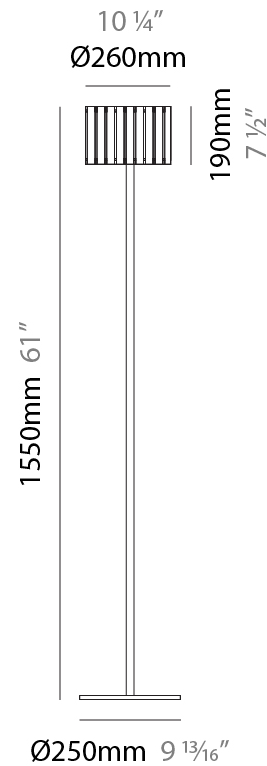

PROJECT	
TYPE	
SPECIFIER	
QUANTITY	
DATE	

LUZ OCULTA WOOD PORTABLE

D54032- -

base number	Finish Options	Finish Options

1. To build a product code in our configurator select the specify button on the base model # product page
2. To build a manual product code on this datasheet choose from the options listed below in blue font and add the suffix to the base model #

GENERAL

Series: Luz Oculta
Subseries: Luz Oculta Wood
Partner: Fambuena
Division: Design
Installation: Portable
Product Type: Floor
Mounting Location: Floor
Light Distribution: Direct / Indirect

PHYSICAL

Shape: Cylinder
Diameter (mm): 260
Diameter (in): 10 ¼
Height (mm): 1550
Height (in): 61
Fixture Finish: DOW / NAT
Holder Finish: BRA / BRZ
Fixture Material: Metal / Wood
Primary Material: Wood
Upon Request: Bolt Down

ELECTRICAL

Number of Lamps: 1
Lamp Type: LED Retrofit
Lamp Shape: B10
Bulb Included: Bulb Not Included
Max. Wattage Per Lamp (W): 4
Lamp Base: E12
Input Voltage (V): 120

LED

OPTICAL

RATINGS AND CERTIFICATIONS

Certified By: Certified for North American Standards
IP rating: IP20